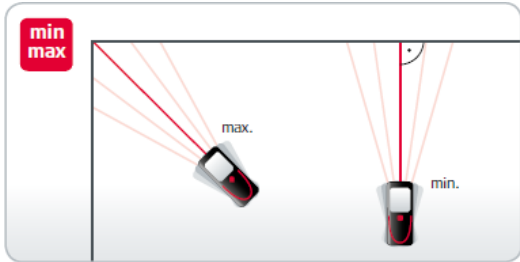

Solves multiple interior measuring tasks

Measure with the
DISTO™ D2 New and get

- Long distances
- Heights
- Areas, Wall-areas
- Volumes
- Sketches
- Documented photos

New Leica DISTO™ D2

Simply professional

Tracking incl. Min. & Max. Tracking

Pythagoras Measurements

Area and Volume Measurements

Stake-out Measurement

Wall-areas Measurement

Automatic End-piece

New Leica DISTO™ D2

Technical Specification and Features

- Range: 0.05 - 100 m
- Accuracy: $\pm 1.5\text{mm}$
- Bluetooth® Smart
- Automatic end-piece detection
- Area, Volume, Wall-area, Perimeter
- Pythagoras, Stake-out, 10 Memory
- Large illuminated 3-line display
- 116 x 44 x 26mm / 100g
- Made in Hungary