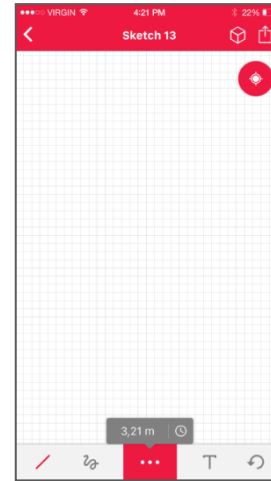

New features:

- New Drawing Workflow