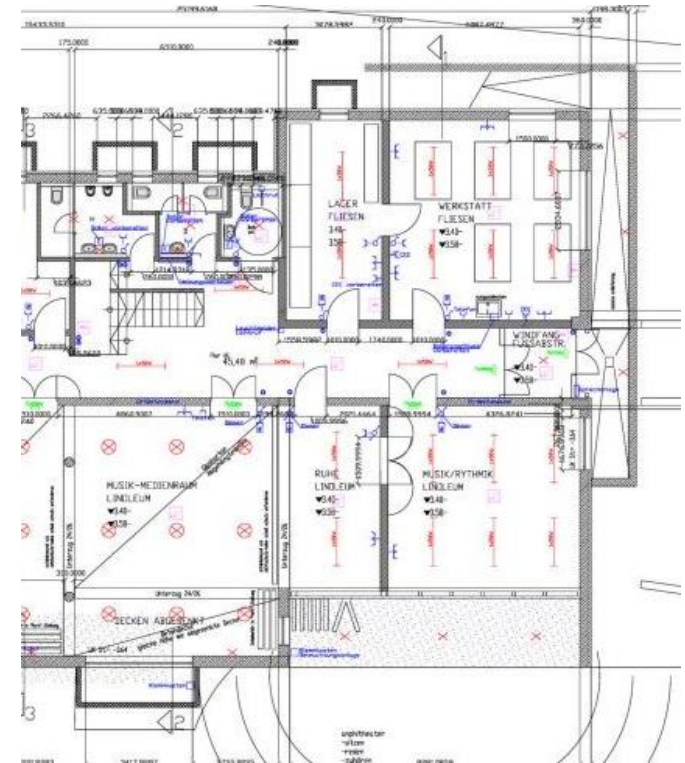

New Leica DISTO™ D2

Application – Electricians