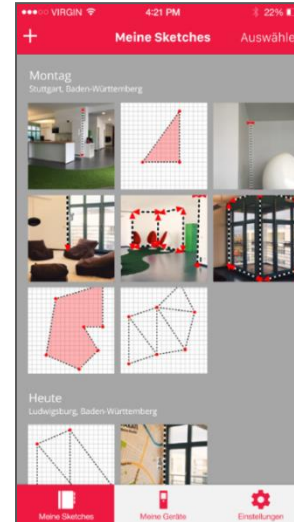

- when it has to be right

Leica
Geosystems

New Leica DISTO™ D2

Scope of Delivery

- Leica DISTO™ D2
 - Pouch with new Logo
 - 2 x AAA batteries
 - Handloop
 - Calibration certificate silver
 - Protect card
 - Quickstart with link to online manual 
 - Safety Manual

Leica DISTO™ sketch new Update available

New features:

- New DISTO™ sketchbook
- New DISTO™ device Manager

Leica DISTO™ sketch new Update available

New features:

- New Drawing Workflow

- New support of Apple Watch