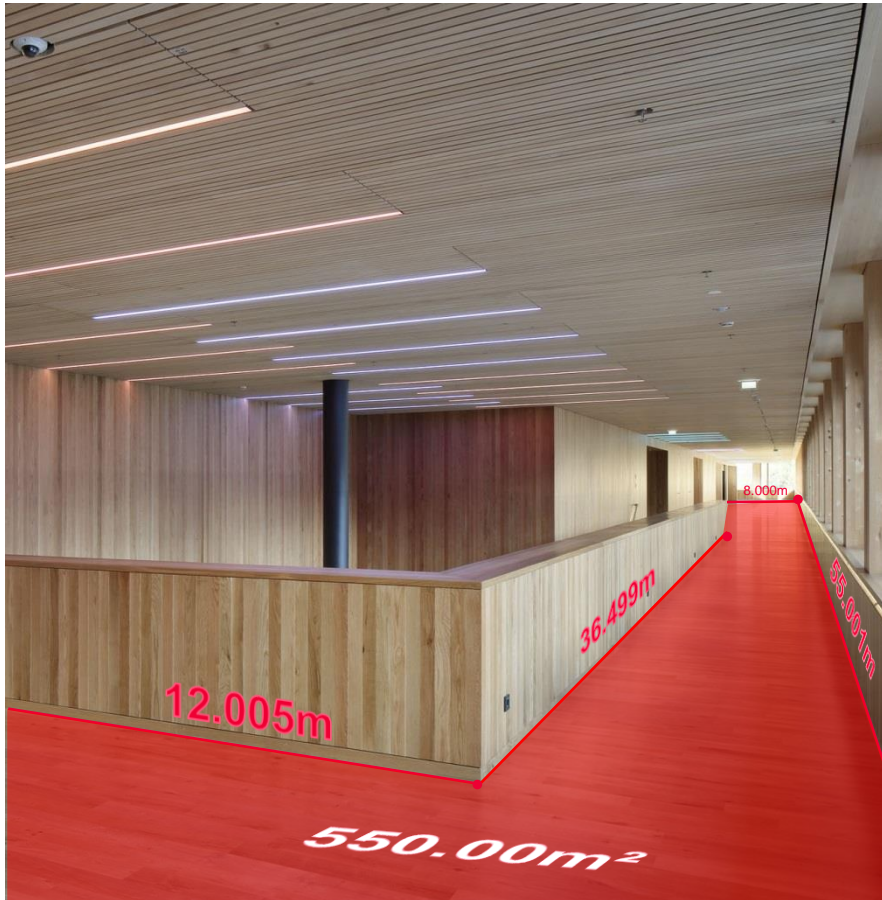

Leica DISTO™ D2

Compact Device – Outstanding Range

New Leica DISTO™ D2

Situation and challenges today on jobsite

- At least 2 people (measuring and taking notes)
 - Precise and reliable data required
 - Measuring long distances
 - Measuring from edges and corners
 - Time consuming
- ➔ **Cost intensive measuring that can be avoided**

Solves multiple interior measuring tasks

Measure with the
DISTO™ D2 New and get

- Long distances
- Heights
- Areas, Wall-areas
- Volumes
- Sketches
- Documented photos

New Leica DISTO™ D2

Simply professional

- Range: 0.05 - 100 m
- Accuracy: $\pm 1.5\text{mm}$
- Bluetooth® Smart
- Automatic end-piece detection
- Area, Volume, Wall-area, Perimeter
- Pythagoras, Stake-out, 10 Memory
- Large illuminated 3-line display
- 116 x 44 x 26mm / 100g
- Made in Hungary