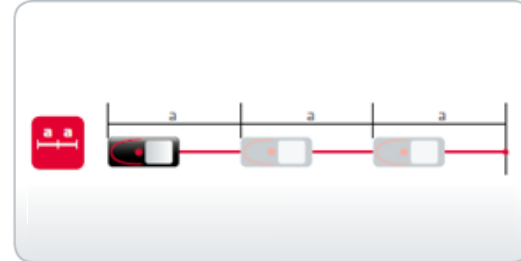

Solves multiple interior measuring tasks

Measure with the
DISTO™ D2 New and get

- Long distances
- Heights
- Areas, Wall-areas
- Volumes
- Sketches
- Documented photos

New Leica DISTO™ D2

Simply professional

Tracking incl. Min. & Max. Tracking

Pythagoras Measurements

Area and Volume Measurements

Stake-out Measurement

Wall-areas Measurement

Automatic End-piece

New Leica DISTO™ D2

Technical Specification and Features

- Range: 0.05 - 100 m
- Accuracy: $\pm 1.5\text{mm}$
- Bluetooth® Smart
- Automatic end-piece detection
- Area, Volume, Wall-area, Perimeter
- Pythagoras, Stake-out, 10 Memory
- Large illuminated 3-line display
- 116 x 44 x 26mm / 100g
- Made in Hungary