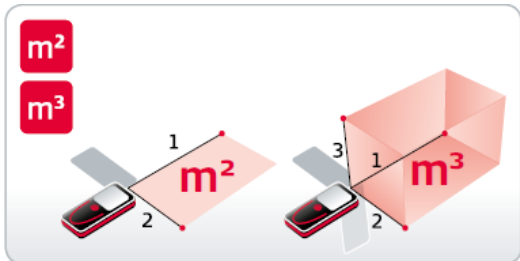

Solves multiple interior measuring tasks

Measure with the
DISTO™ D2 New and get

- Long distances
- Heights
- Areas, Wall-areas
- Volumes
- Sketches
- Documented photos

New Leica DISTO™ D2

Simply professional

Tracking incl. Min. & Max. Tracking

Pythagoras Measurements

Area and Volume Measurements

Stake-out Measurement

Wall-areas Measurement

Automatic End-piece

New Leica DISTO™ D2

Technical Specification and Features

- Range: 0.05 - 100 m
- Accuracy: $\pm 1.5\text{mm}$
- Bluetooth® Smart
- Automatic end-piece detection
- Area, Volume, Wall-area, Perimeter
- Pythagoras, Stake-out, 10 Memory
- Large illuminated 3-line display
- 116 x 44 x 26mm / 100g
- Made in Hungary