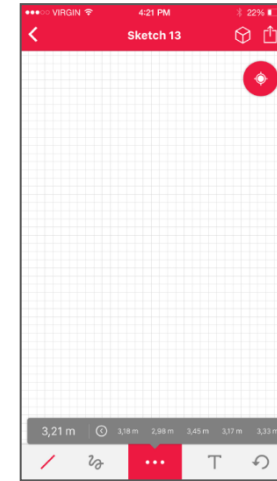

New features:

- New Drawing Workflow