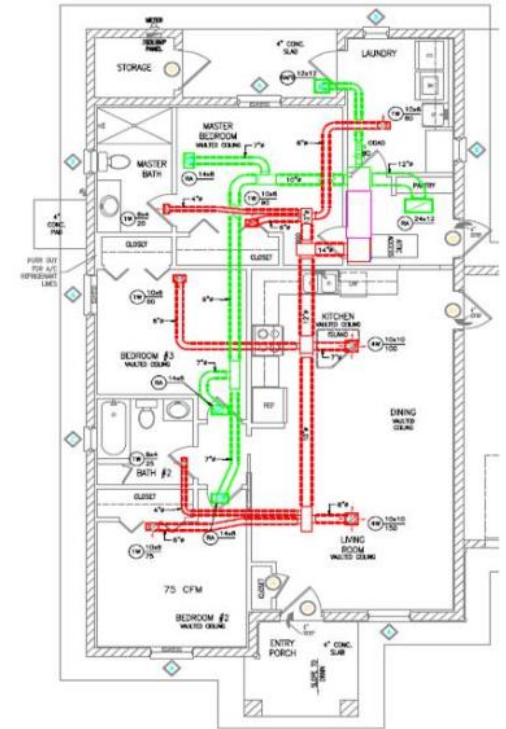

New Leica DISTO™ D2

Key Benefit

Conventional workflow

Workflow with new Leica DISTO™ D2 and DISTO™ sketch App

New Leica DISTO™ D2

Application – HVAC

New Leica DISTO™ D2

Application – Electricians

Application – Tiler, Floorlayer

New Leica DISTO™ D2 Competition

	Leica DISTO™ D110	New Leica DISTO™ D2	Bosch GLM 50C	Hilti PD 5	Toolcraft LDM-70BT
Maximum Range	60m	100m	50m	100m	70m
Accuracy	1,5mm	1,5mm	1,5mm	1,5mm	1,5mm
In Accordance with ISO 16331-1	✓	✓	✓	✗	✗
Bluetooth®	✓	✓	✓	✗	✓
Basic Functions (Area, Volume, +/-)	Area	✓	✓	✗	✓
Pythagoras	✗	✓	✓	✗	✓
Stake-out	✗	✓	✓	✗	✗
Memory	✗	✓	✓	✗	✓
Automatic end-piece	✗	✓	✗	✗	✗
3-line illuminated display	✗	✓	✓	✗	✓
Inclination sensor	✗	✗	✓	✗	✓
Size	120 x 37 x 23mm	116 x 44 x 26mm	106 x 45 x 24mm	164 x 33 x 21mm	135 x 53 x 30mm
3 years warranty	✓	✓	✓	✗	✗
Made in Europe	✓	✓	✗	✓	✗
Specials	Pocket Clip		Color Display		
Recommended List Price (excl. VAT)	159 €	189 €	149 €	149 €	156 €