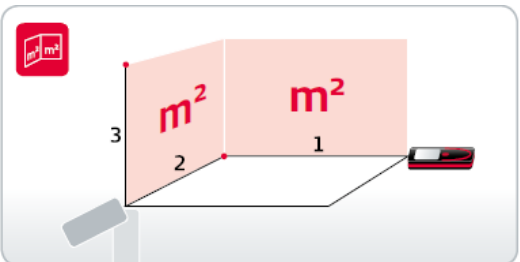

Solves multiple interior measuring tasks

Measure with the
DISTO™ D2 New and get

- Long distances
- Heights
- Areas, Wall-areas
- Volumes
- Sketches
- Documented photos

New Leica DISTO™ D2

Simply professional

Tracking incl. Min. & Max. Tracking

Pythagoras Measurements

Area and Volume Measurements

Stake-out Measurement

Wall-areas Measurement

Automatic End-piece

New Leica DISTO™ D2

Technical Specification and Features

- Range: 0.05 - 100 m
- Accuracy: $\pm 1.5\text{mm}$
- Bluetooth® Smart
- Automatic end-piece detection
- Area, Volume, Wall-area, Perimeter
- Pythagoras, Stake-out, 10 Memory
- Large illuminated 3-line display
- 116 x 44 x 26mm / 100g
- Made in Hungary