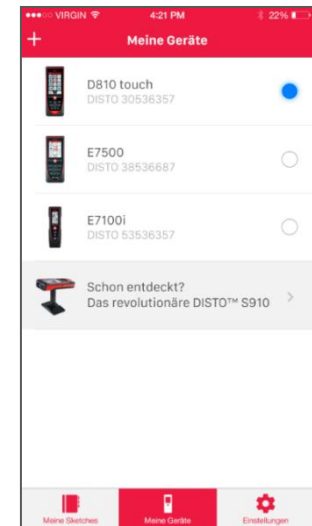

- Range: 0.05 - 100 m
- Accuracy: $\pm 1.5\text{mm}$
- Bluetooth® Smart
- Automatic end-piece detection
- Area, Volume, Wall-area, Perimeter
- Pythagoras, Stake-out, 10 Memory
- Large illuminated 3-line display
- 116 x 44 x 26mm / 100g
- Made in Hungary

- when it has to be right

Leica
Geosystems

New Leica DISTO™ D2

Scope of Delivery

- Leica DISTO™ D2
 - Pouch with new Logo
 - 2 x AAA batteries
 - Handloop
 - Calibration certificate silver
 - Protect card
 - Quickstart with link to online manual 
 - Safety Manual

Leica DISTO™ sketch new Update available

New features:

- New DISTO™ sketchbook
- New DISTO™ device Manager

Leica DISTO™ sketch new Update available

New features:

- New Drawing Workflow

- New support of Apple Watch