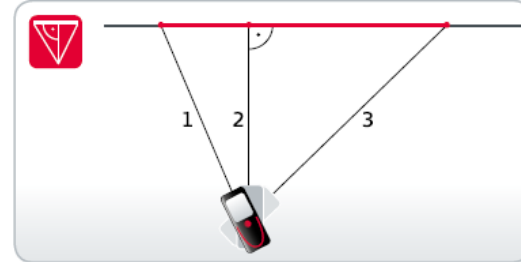

Solves multiple interior measuring tasks

Measure with the
DISTO™ D2 New and get

- Long distances
- Heights
- Areas, Wall-areas
- Volumes
- Sketches
- Documented photos

New Leica DISTO™ D2

Simply professional

Tracking incl. Min. & Max. Tracking

Pythagoras Measurements

Area and Volume Measurements

Stake-out Measurement

Wall-areas Measurement

Automatic End-piece

New Leica DISTO™ D2

Technical Specification and Features

- Range: 0.05 - 100 m
- Accuracy: $\pm 1.5\text{mm}$
- Bluetooth® Smart
- Automatic end-piece detection
- Area, Volume, Wall-area, Perimeter
- Pythagoras, Stake-out, 10 Memory
- Large illuminated 3-line display
- 116 x 44 x 26mm / 100g
- Made in Hungary